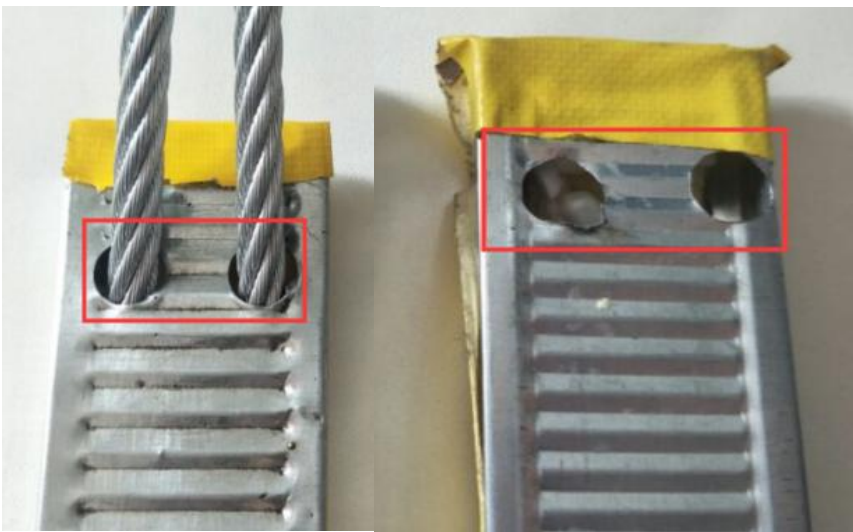

Comparisons between our products and Thai products are as follows:

1. Our products VS Thai market products

Our pearl cotton is stronger than the market

Normal foam products.

2. Holes

Our hole diameter is more consistent, the hole diameter of the Thai is not neat, get imbalanced. Both beautiful and unbalanced condition without risk of Safety

3. Mold, our products have a very strong space.

The deeper the curve, the deeper the stick and attract the surface more, the result will be better.

4. The surface of our side is quite deep. The quality feels better. The texture of the products in the Thai market is slightly shallow, coarse.