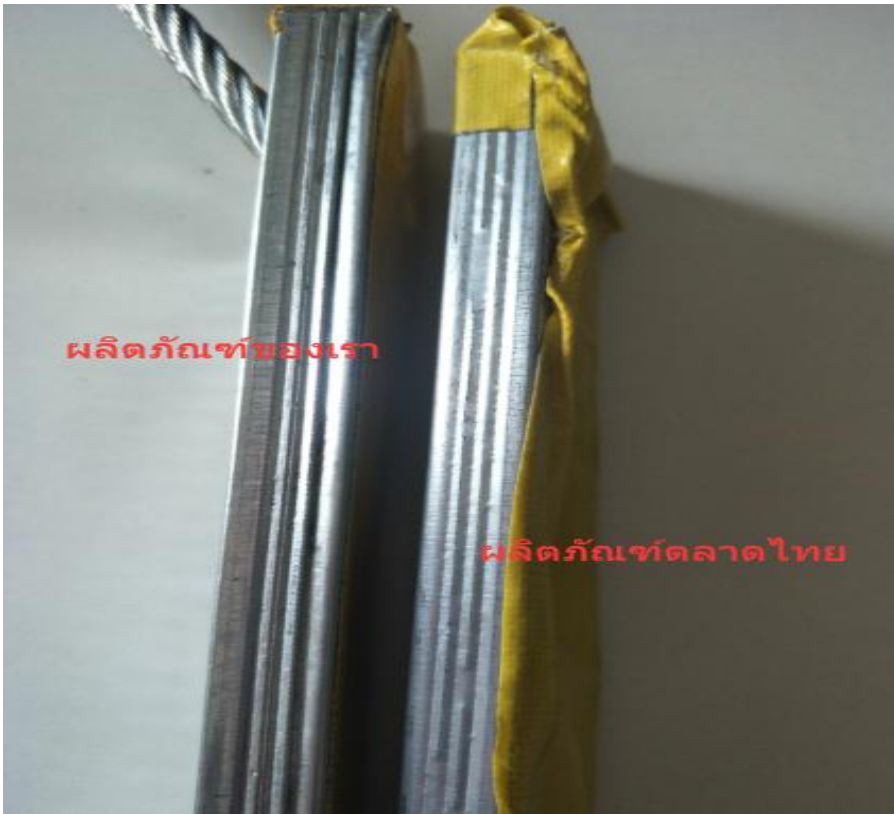

Comparisons between our products and Thai products are as follows:

1. Our products VS Thai market products

Our pearl cotton is stronger than the market

Normal foam products.

2. Holes

Our hole diameter is more consistent, the hole diameter of the Thai is not neat, get imbalanced. Both beautiful and unbalanced condition without risk of Safety

3. Mold, our products have a very strong space.

The deeper the curve, the deeper the stick and attract the surface more, the result will be better.

4. The surface of our side is quite deep. The quality feels better. The texture of the products in the Thai market is slightly shallow, coarse.