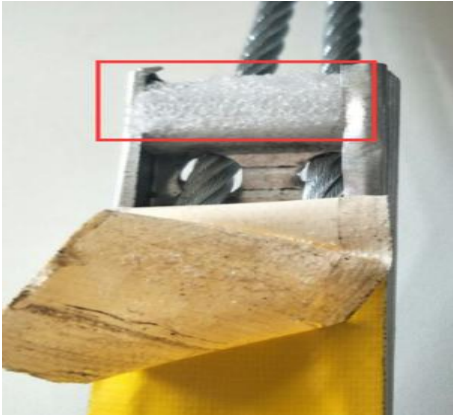

Comparisons between our products and Thai products are as follows:

1. Our products VS Thai market products

Our pearl cotton is stronger than the market

Normal foam products.

2. Holes

Our hole diameter is more consistent, the hole diameter of the Thai is not neat, get imbalanced. Both beautiful and unbalanced condition without risk of Safety

3. Mold, our products have a very strong space.

The deeper the curve, the deeper the stick and attract the surface more, the result will be better.

4. The surface of our side is quite deep. The quality feels better. The texture of the products in the Thai market is slightly shallow, coarse.